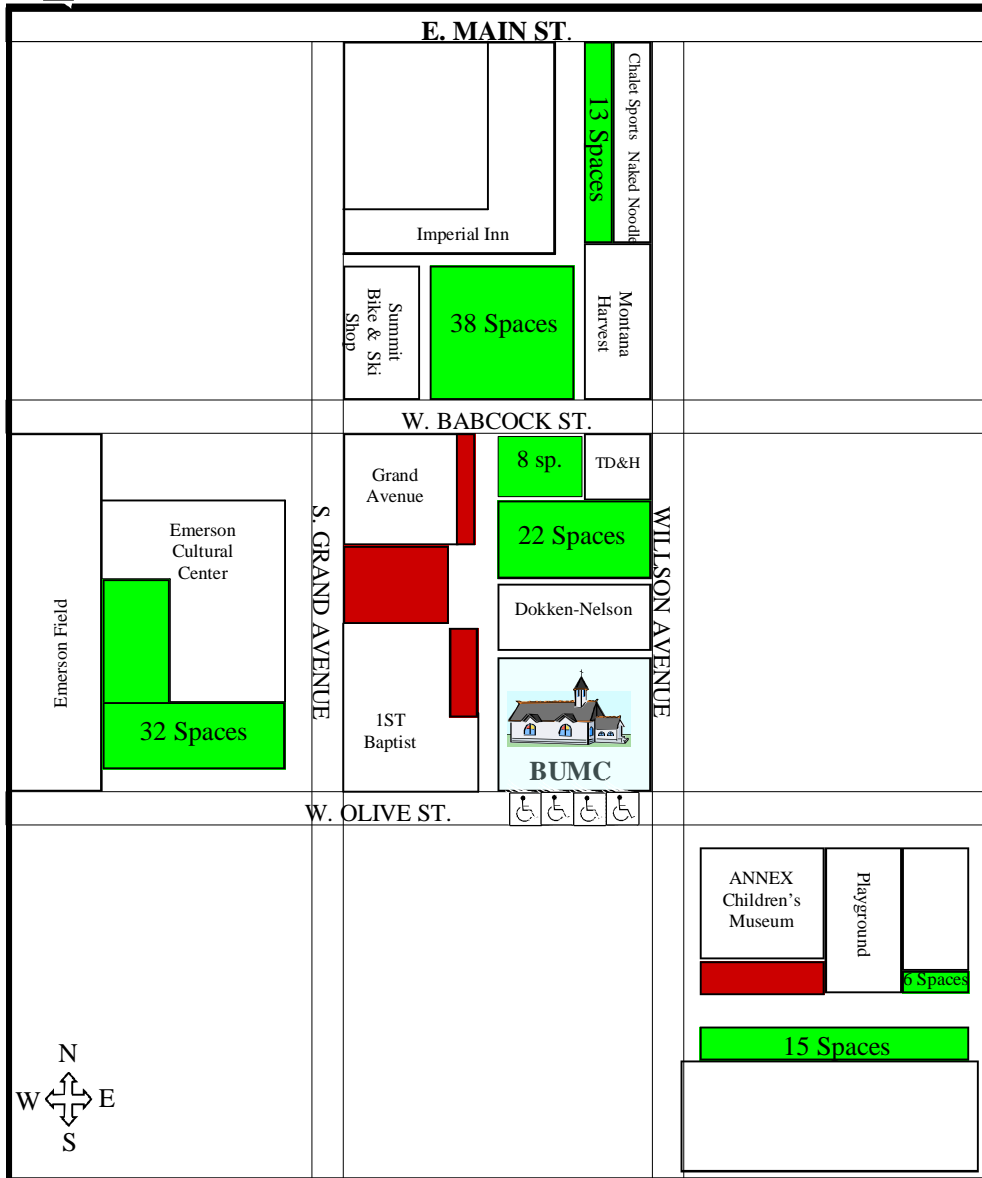

# Sunday Morning Parking Map

- Open parking on Sunday Morning
- Let's be good neighbors and not park in our sister churches' designated spaces nor in the private spaces for annex renters (behind the Children's Museum).
- \*\*\* Parking available on streets also.
-  Handicap parking available on Olive Street (in front of church)